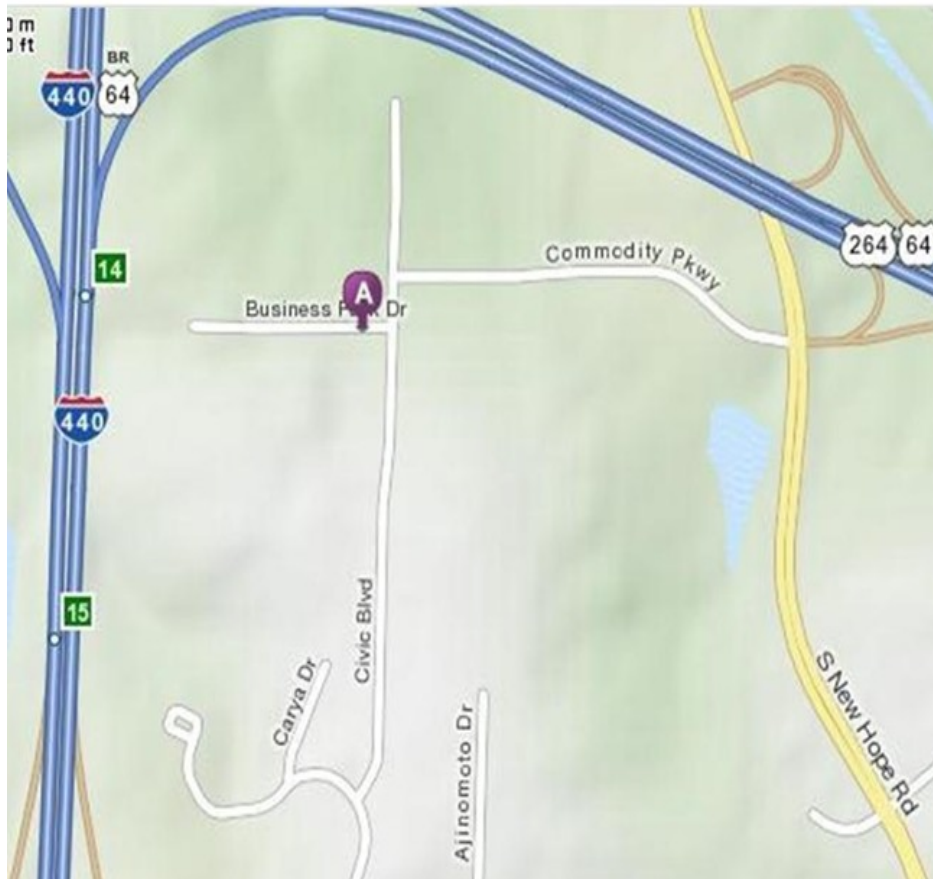

TECHNICAL TRAINING INSTITUTE

TRANE®

The Trane Company
4000 Business Park Drive , Suite 105
Raleigh, NC. 27610

DIRECTIONS TO CLASS:

- From I-440 take Pooler Rd, EXIT 15
- Turn right onto Pooler Rd.
If you reach I-440 W you've gone about 0.3 miles too far
- Take the 1st left onto Carya Dr.
- Take the 1st right onto Civic Blvd.
- Take the 1st left onto Business Park Dr.
If you reach Commodity Pky you've gone a little too far
- 👍 4000 BUSINESS PARK DR is on the left.
If you reach the end of Business Park Dr you've gone 0.1 miles too far.

Local Hotel information:

Best Western Raleigh Inn
3618 New Bern Avenue,
Raleigh, NC
(919) 256-2817 (2.1 mi NW)

**Holiday Inn Express
Hotel Raleigh**
4716 New Bern Ave.(Hwy 64),
Raleigh, NC
(919) 231-2727 (1.8 mi N)